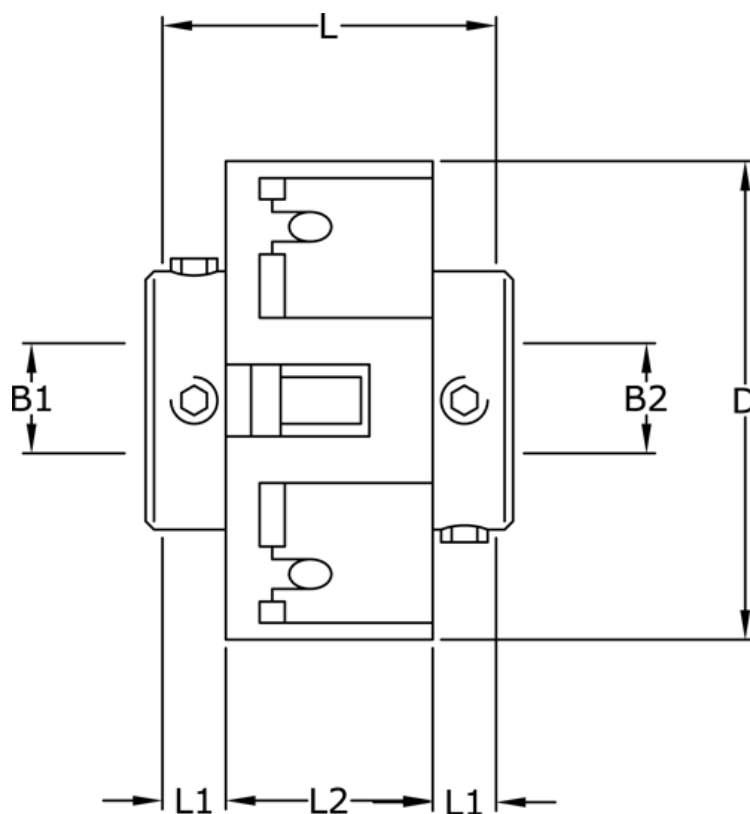

Article number: 3322201271422

Description: Uni-Lat Coupling size 201.27.14.22
set screw hub, bore 3/6 mm

Measures

B1	= 3
B2	= 6
D	= 27
L	= 19.1
L1	= 6.1
L2	= 6.9
Screw	= M3